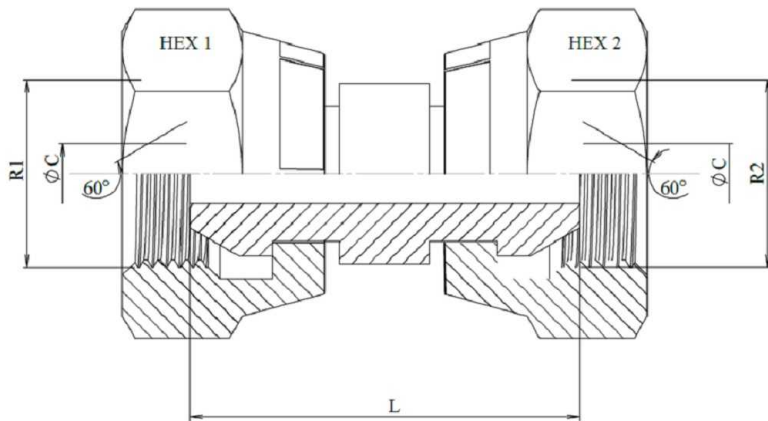

BSP Adaptors

Adaptors male-female

Adaptor BSP 60° swivel female - BSP 60° swivel female

Stainless Steel AISI 316-L

Part n°	R1	R2	L	HEX 1	ØC
Z117204	1/4" BSP	1/4" BSP	26	19	5
Z117206	3/8" BSP	3/8" BSP	28	22	7
Z117208	1/2" BSP	1/2" BSP	34	27	9,5
Z117212	3/4" BSP	3/4" BSP	39	32	15
Z117216	1" BSP	1" BSP	47	41	19
Z117220	1" 1/4 BSP	1" 1/4 BSP	51	50	26
Z117224	1" 1/2 BSP	1" 1/2 BSP	55	55	32
Z117232	2" BSP	2" BSP	55	70	45