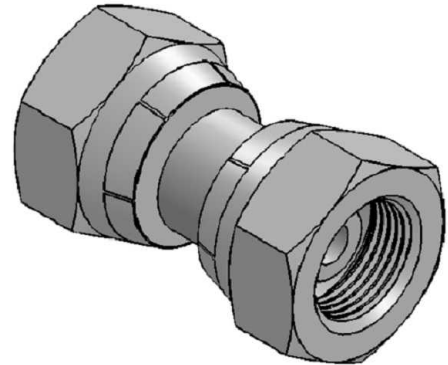

BSP Adaptors

Adaptors male-female

Adaptor BSP 60° swivel female - BSP 60° swivel female

Stainless Steel AISI 316-L

Part n°	R1	R2	L	HEX 1	ØC
Z117204	1/4" BSP	1/4" BSP	26	19	5
Z117206	3/8" BSP	3/8" BSP	28	22	7
Z117208	1/2" BSP	1/2" BSP	34	27	9,5
Z117212	3/4" BSP	3/4" BSP	39	32	15
Z117216	1" BSP	1" BSP	47	41	19
Z117220	1" 1/4 BSP	1" 1/4 BSP	51	50	26
Z117224	1" 1/2 BSP	1" 1/2 BSP	55	55	32
Z117232	2" BSP	2" BSP	55	70	45